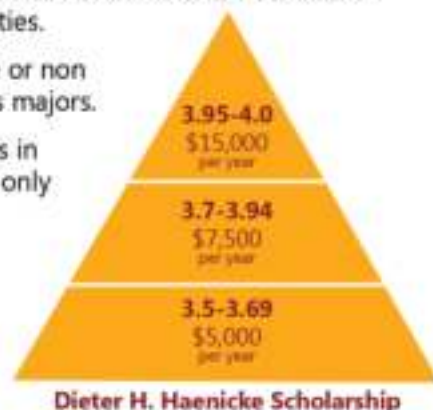

PATHWAY OPTIONS

AMERICAN DEGREE PROGRAM

JIC's American Degree Program follows Western Michigan University syllabi, course codes and standards and therefore JIC courses are well recognized and accepted by many US Universities.

JIC's American degree program is further divided into three streams; Science or non business streams, Business streams, and Double Degree streams for business majors.

Depending on which stream you choose, you can study for as long as 3 years in Jakarta and finish the rest of your degree in Western Michigan university for only one year.

Taking the double degree streams would give you a bachelors degree from Western Michigan University and an S1 degree from JIC School of Business based in Indonesia.

Scholarship is also available for students with GPA of 3.5 and up.