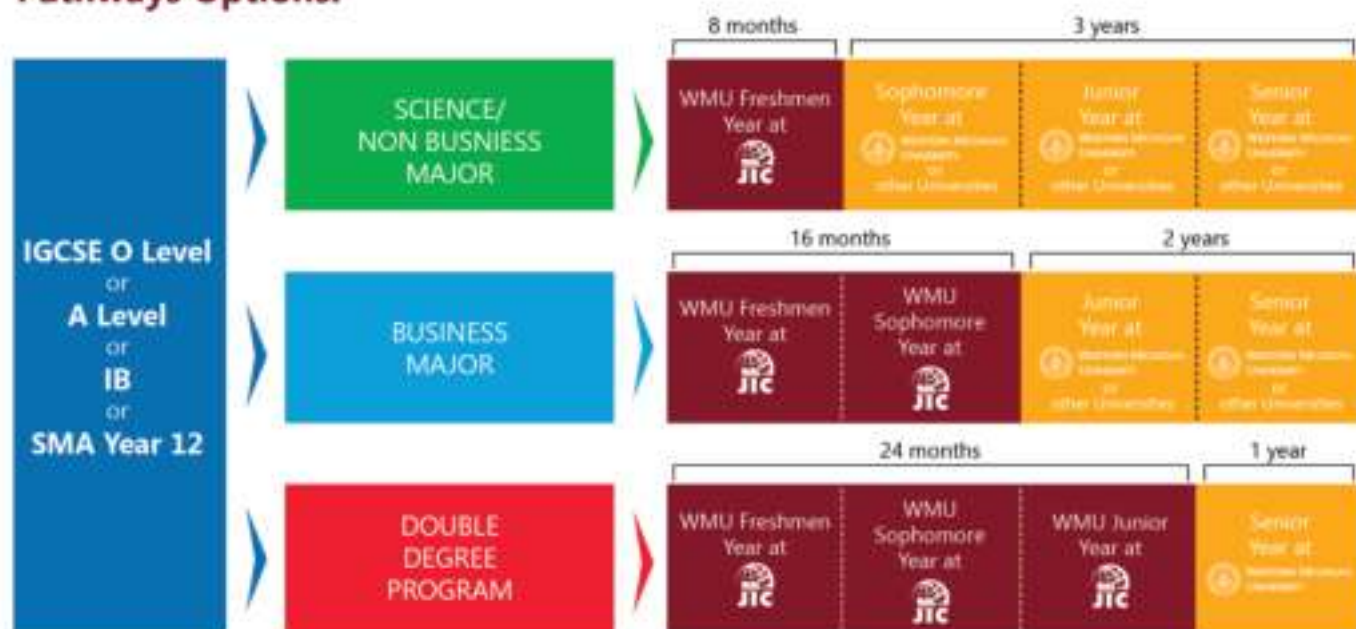

Pathways Options:

Entry Requirements

Country	Qualification	Academic Requirement	English Requirement	Intakes (Indonesia):
Indonesia	SMA 3 / Year 12	GPA 7.0 (academic subjects)	Duolingo min. 95, or IELTS 6.0, or TOEFL iBT: 71, or PTE 48	- February - June - October
International	IGCSE	Average C in best 5 subjects	IGCSE English: C	Intakes (USA): - January (Spring) - May (Summer) - September (Fall)
	GCE A level	Will be awarded advanced credits, depending on Subjects & Grades	A level English: C